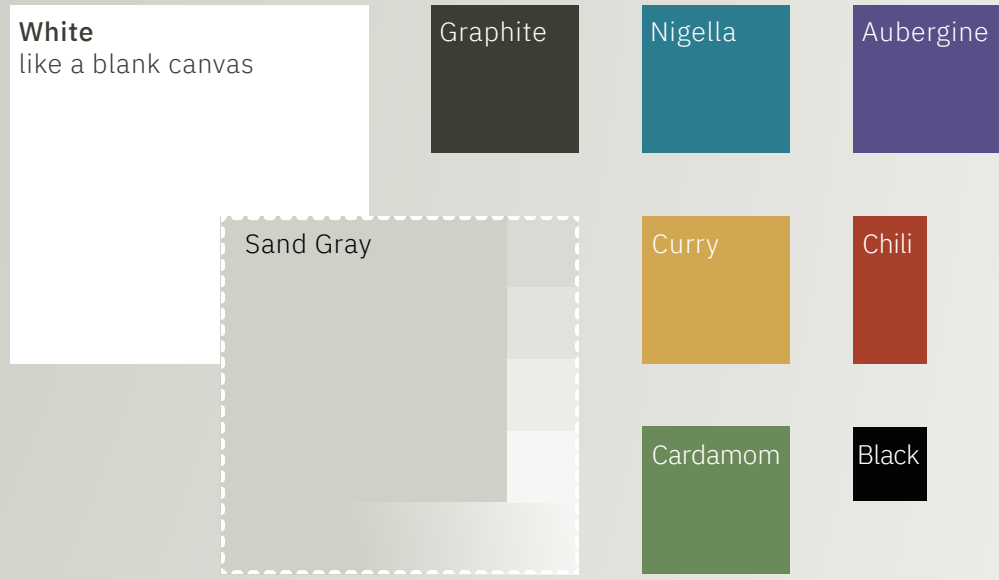

## OUR TYPEFACE — نوع الخط الخاص بنا

Plex Sans (arabic)  
modern – functional – international

## OUR COLOURS — ألواننا

sparks of diversity  
warm – friendly – tasteful